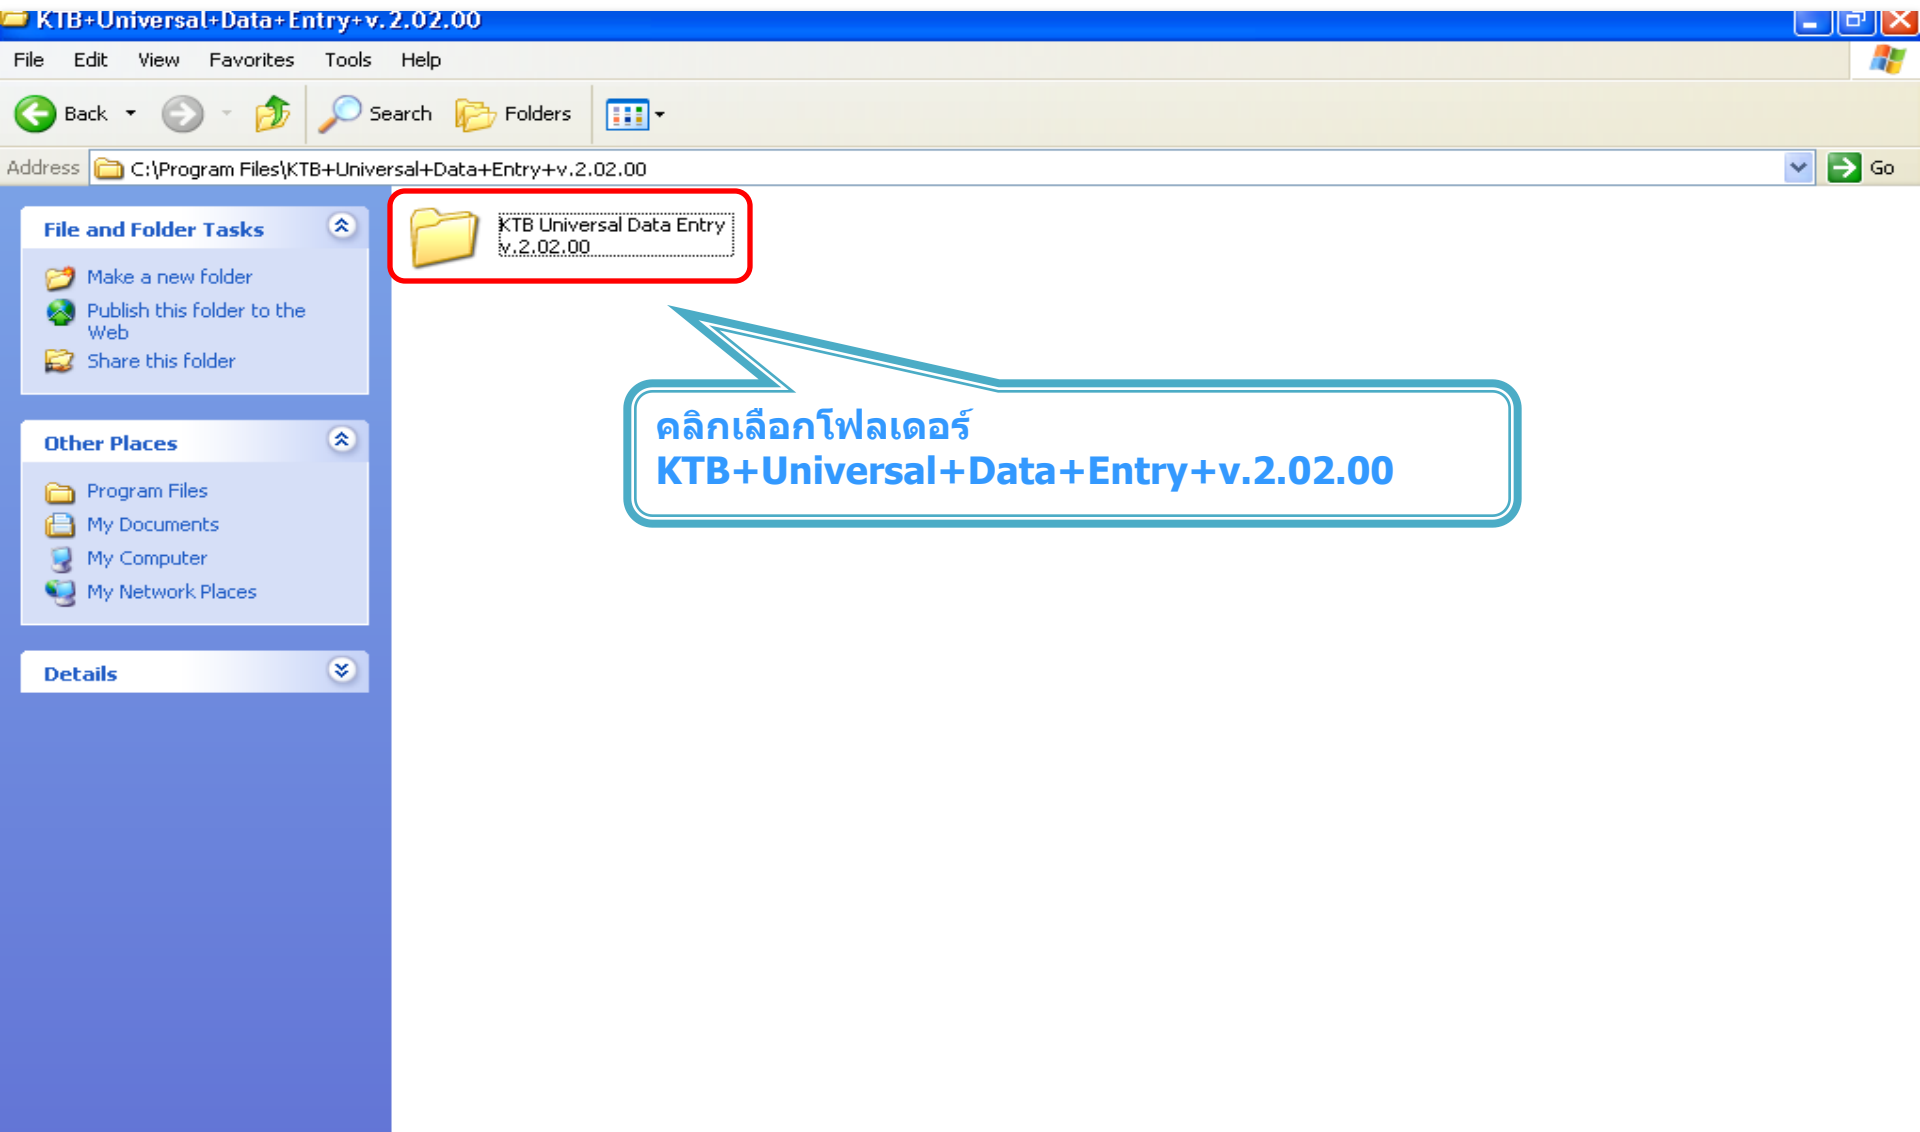

KTB Universal Data Entry