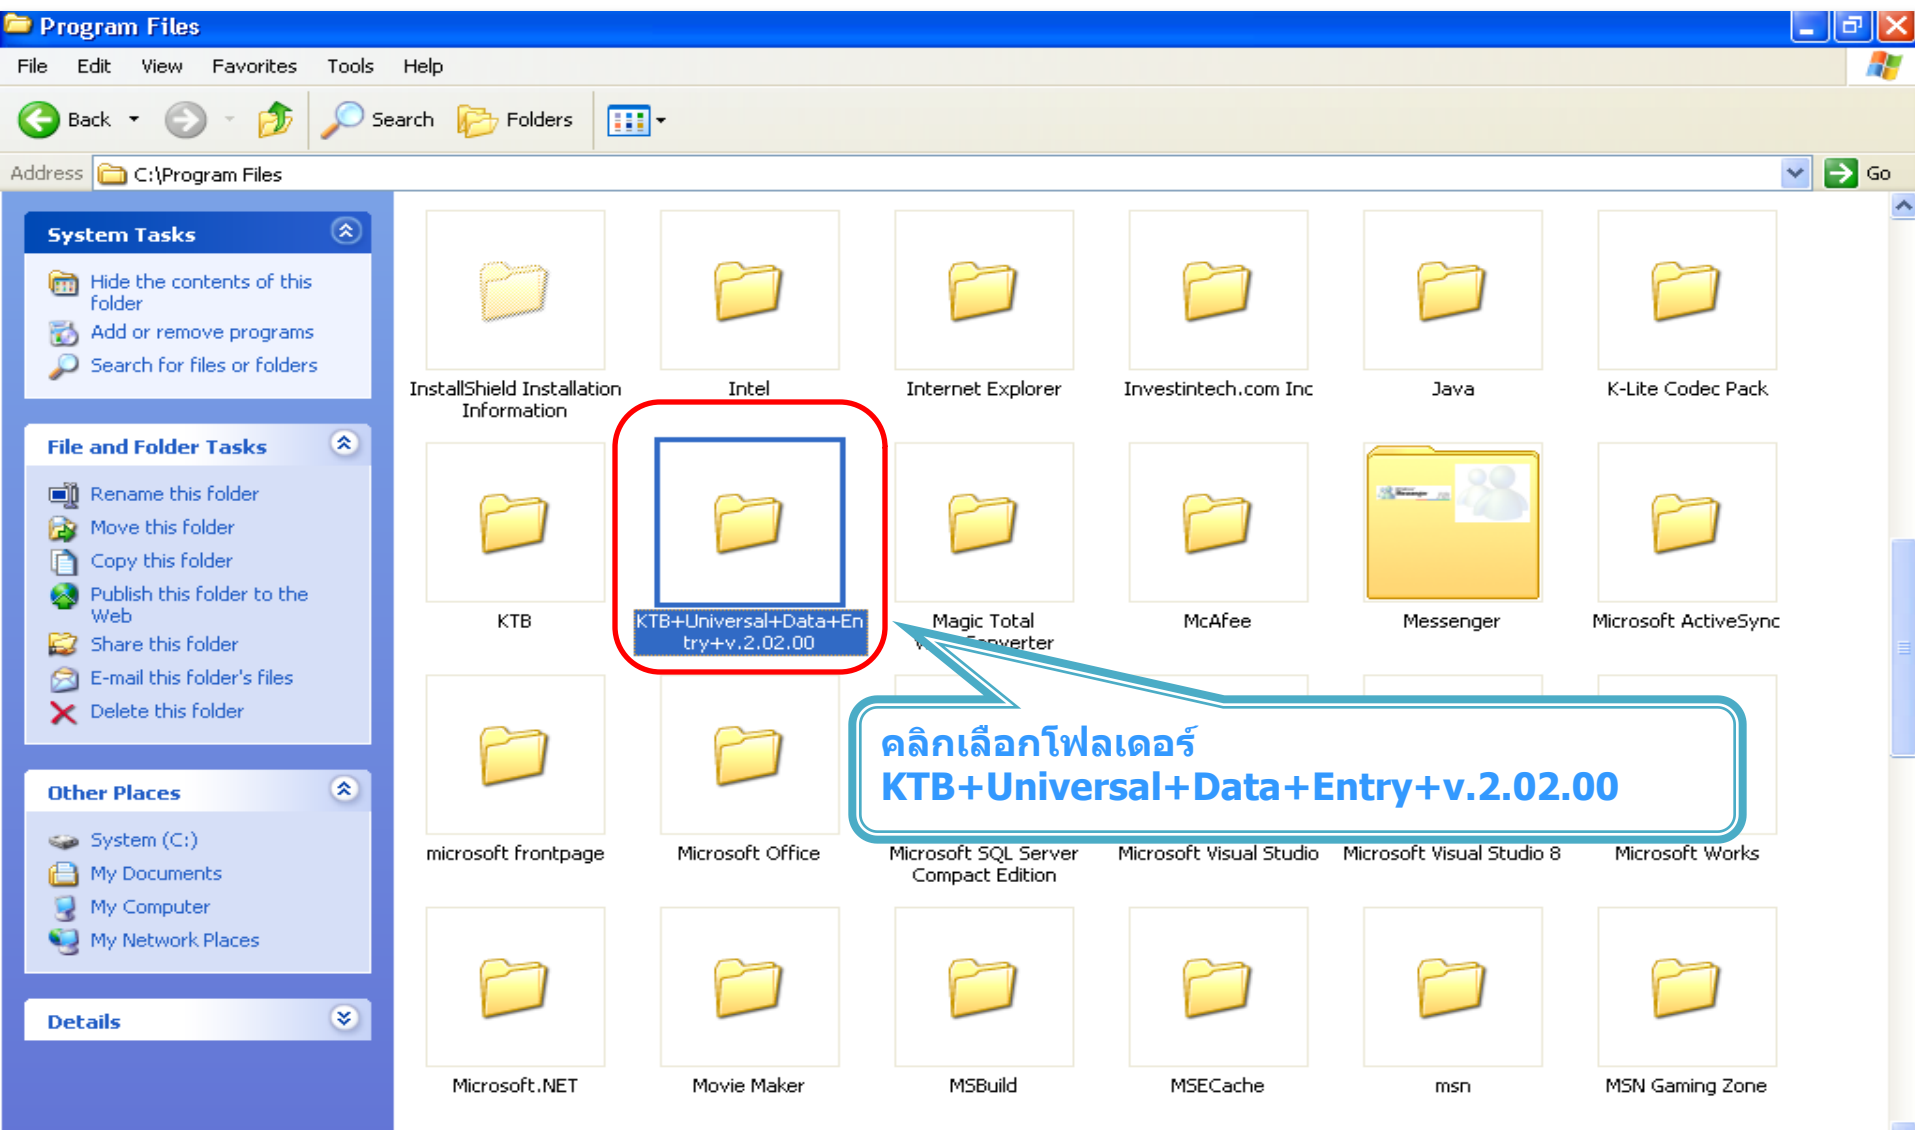

GFMIS on KTB Corporate Online

3.0 การลงโปรแกรม

KTB Universal Data Entry

KTB Universal Data Entry

The image shows a screenshot of the WinRAR application window. The title bar reads "KTB+Universal+Data+Entry+v.2.02.00 (1).zip - WinRAR". The menu bar includes "File", "Commands", "Tools", "Favorites", "Options", and "Help". The toolbar contains various icons for file operations: Add, Extract To (highlighted with a red box), Test, View, Delete, Find, Wizard, Info, VirusScan, Comment, and SFX. The address bar shows the current file path: "KTB+Univers... Entry+v.2.02.00 (1).zip - ZIP archive, unpacked size 86,274,384 bytes". The file list below shows a folder named "KTB Universal Da..." with a modified date of "23/09/2559 15:09". A callout bubble with a blue border and white background points to the "Extract To" button, containing the Thai text "คลิก Extract To เพื่อแปลง File ลงเครื่อง". The status bar at the bottom indicates "Selected 1 folder" and "Total 1 folder".

คลิก Extract To เพื่อแปลง File ลงเครื่อง

KTB Universal Data Entry

KTB Universal Data Entry

KTB Universal Data Entry

The screenshot shows a Windows Explorer window titled "KTB Universal Data Entry v.2.02.00". The address bar shows the path: C:\Program Files\KTB+Universal+Data+Entry+v.2.02.00\KTB Universal Data Entry v.2.02.00. The main pane displays several files and folders:

A blue callout bubble with a white border points to the 'setup' file, containing the Thai text: **เลือก Setup เพื่อลงโปรแกรม** (Select Setup to install the program).

KTB Universal Data Entry

KTB Universal Data Entry v.2.02.00